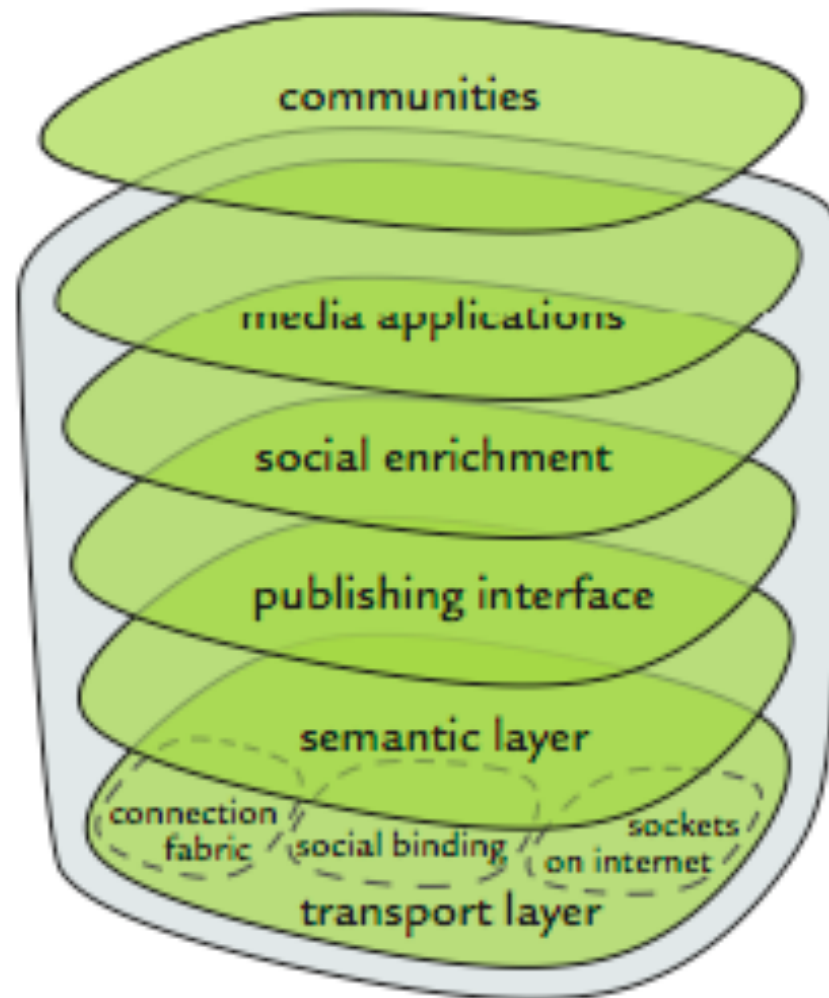

P2P-FUSION

Tommo Reti

Project Areas

- Develops an open, inclusive, and extensible technology platform
- Works with real user communities
- Evolves new social practices that take advantage of the new capabilities developed in the project

Layered Structure

Partners

Finland

- Media Lab UIAH (coordinator)
- Helsinki Institute for Information Technology HIIT

Netherlands

- Kennisland
- TU Delft
- Netherlands Institute of Sound and Vision

UK

- Creative Commons International